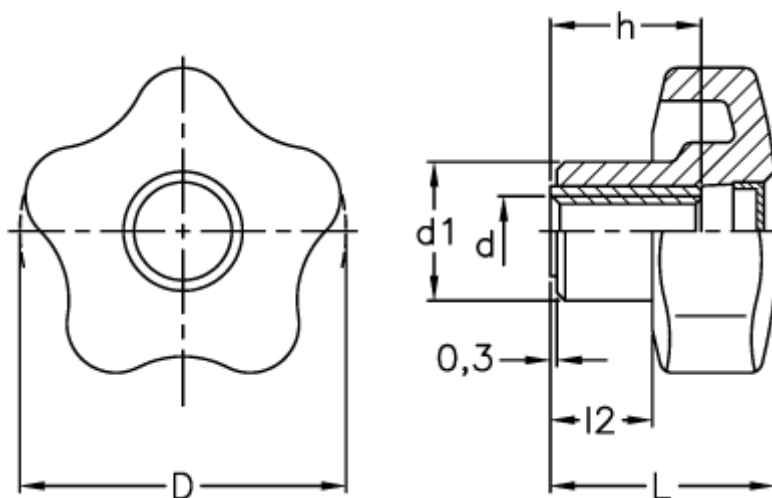

Data Sheet

Article number: 2302150584
Description: E+G Lobe knob
VCT.50 AE-V0 B-M10

Measures

D = 50
d1 = 19
d 6H = M10
h = 26
L = 32
l2 = 14